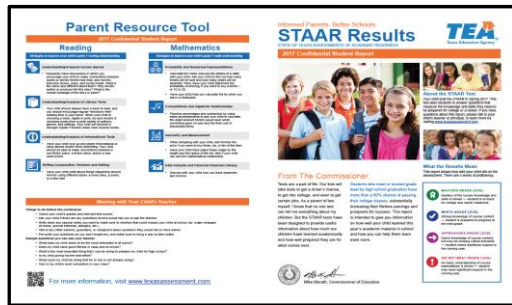

STEP 1 : Get your child's CSR from your campus.

FRONT

BACK

STEP 2 : Get your UNIQUE ACCESS CODE

BACK

STEP 3 : Log in to to learn MORE about your child's CSR!