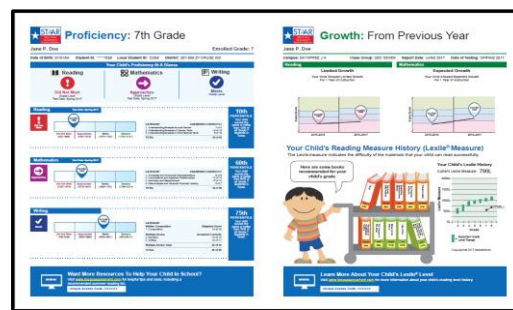

STEP 1 : Get your child's CSR from your campus.

FRONT

BACK

STEP 2 : Get your UNIQUE ACCESS CODE

BACK

STEP 3 : Log in to to learn MORE about your child's CSR!