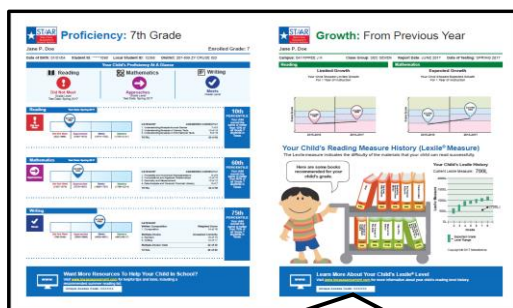

STEP 1 : Get your child's CSR from your campus.

FRONT

BACK

STEP 2 : Get your UNIQUE ACCESS CODE

BACK

STEP 3 : Log in to to learn MORE about your child's CSR!